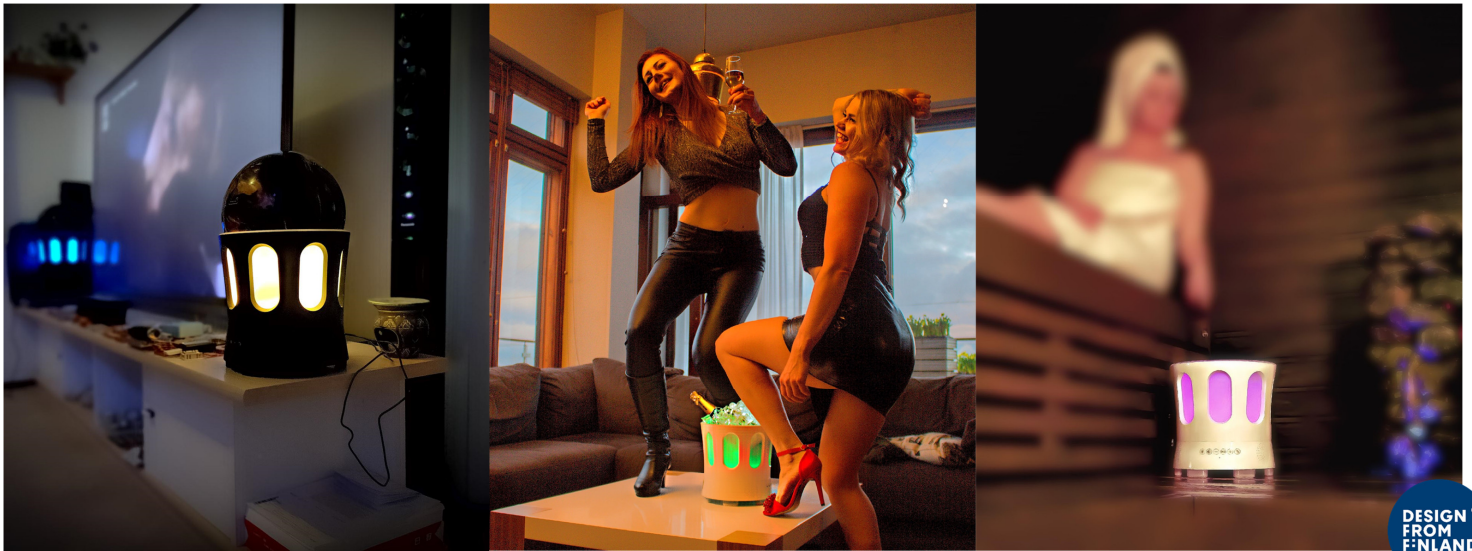

| Z O N E |

In-built high-quality
microphone

Control your ZONE
via phone with
Google Now, Alexa
and Siri

High-quality,
durable materials

Enhances your decor
True Wireless Stereo (TWS) – Soundbar
Genuinely multipurpose luxury-quality speaker

Features

2.1 Sound system

ZONE provides a warm and rich soundscape by utilising its environment.

- 120-degree high and mid-frequencies*
- 360-degree subwoofer*
- 360-degree optimised resonance*

The sound system has been designed to use the frame to produce a soundscape with distinct high, low and mid-frequencies. This means that ZONE lets you hear music as it was meant to be heard.