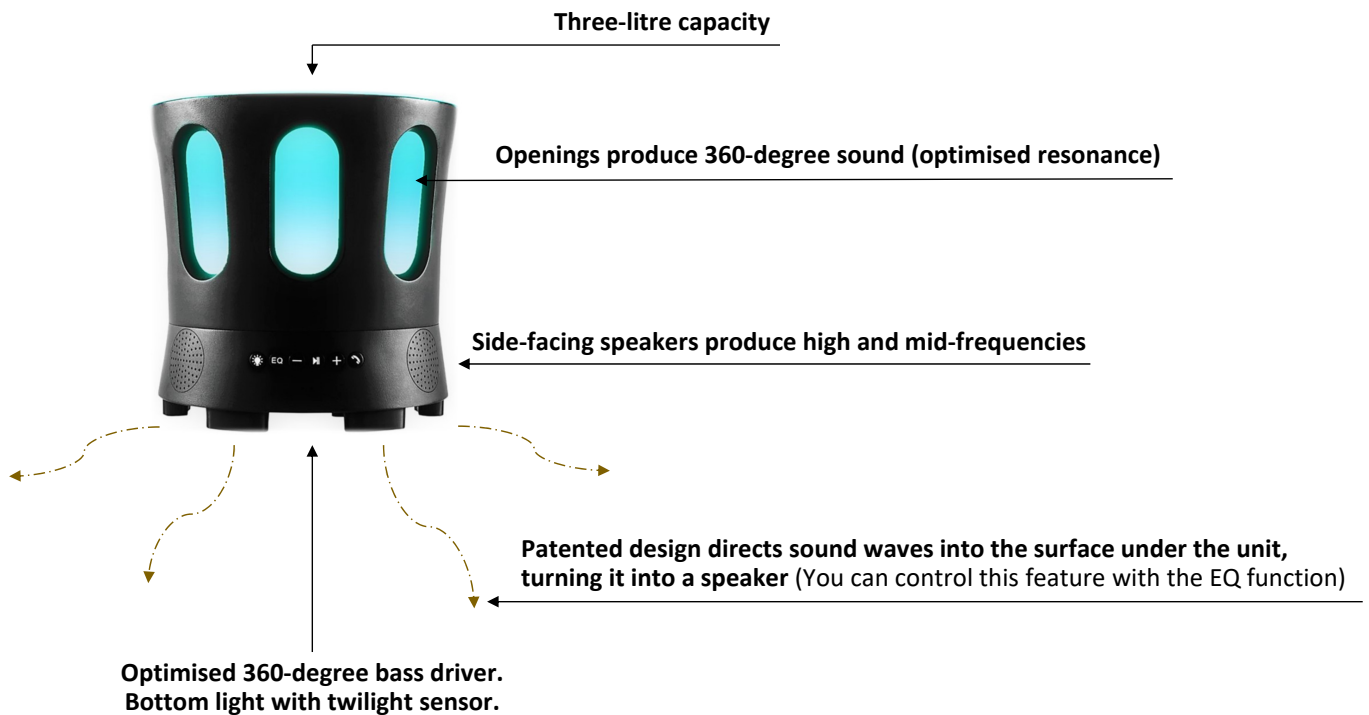

Features

2.1 Sound system

ZONE provides a warm and rich soundscape by utilising its environment.

- 120-degree high and mid-frequencies*
- 360-degree subwoofer*
- 360-degree optimised resonance*

The sound system has been designed to use the frame to produce a soundscape with distinct high, low and mid-frequencies. This means that ZONE lets you hear music as it was meant to be heard.

ZONE is designed to give music a new dimension – feel.

| *Feel the music* |

Patented innovation

Technical details

2.1 sound system

2 x 10 W + 20 W subwoofer

Connections

-  Bluetooth 5 (TWS)
- AUX
- USB port