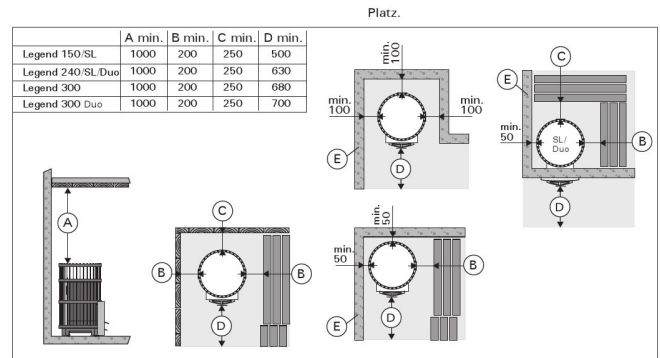

### Features

Main material : Steel

H x W x D : 740.0 x 530.0 x 530.0 mm

Net weight (kg) : 61.5

Stone amount (kg) : 120.0

ID	GTIN	Power	Sauna room size min - max m3
WK150LD	6417659012416	16 kW	6.0-13.0

## Technical details

Technical data	Type / attribute	WK150LD
	Color	Black
	Power output	16 kW
	Stone sizes	Ø10–15 cm
	Stone amount (kg)	120
Dimensions	Product width	530
	Product height	740
	Product depth (mm)	530
	Net weight (kg)	61.5
	Gross weight	64.2
	Package width	540
	Package height	765
	Package depth	550
Connections	Flue connection locations	Back, Top
	Chimney connection diameter	115
Safety and installation dimensions	Safety distance front (non-combustible materials)	500
	Safety distance front (combustible materials)	500
	Safety distance right side (combustible materials)	200
	Safety distance right side non-combustible materials	100
	Safety distance left side (combustible materials)	200
	Safety distance left side non-combustible materials	100
	Safety distance behind (non-combustible materials)	100

## Technical details

Technical data	Type / attribute	WK150LD
	Safety distance behind (combustible materials)	250
	Safety distance (Ceiling)	1000
	Room min. height(depends on connections and therefore from output, star/delta)	1750
	Installation opening height	1750
	Installation opening width	930
	Installation opening depth	1280

Technical images

Harvia protective sheaths (all dimensions in millimeters)

Safety distances (all dimensions in millimeters)

1.1. Stove Parts

- A. Steel frame
- B. Stove body
- C. Rear connection opening
- D. Upper connection opening
- E. Soot opening
- F. Stove door
- G. Ash box
- H. Flange (only Legend 240 Duo/300 Duo)
- I. Fire chamber extension