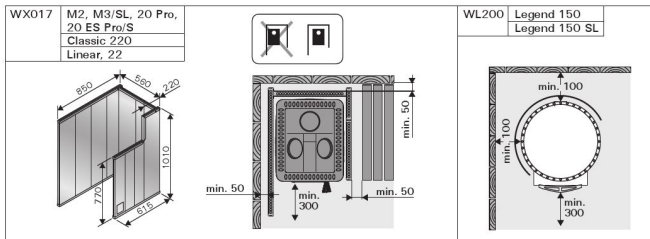

Technical images

Harvia protective sheaths (all dimensions in millimeters)