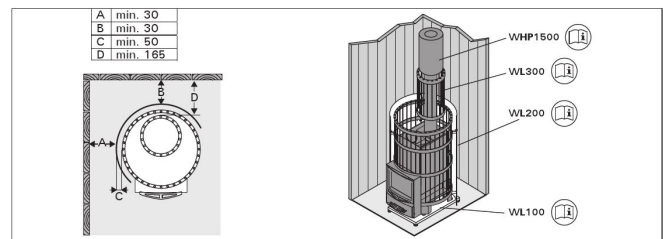

Legend Protection Supplies (all dimensions in millimeters)