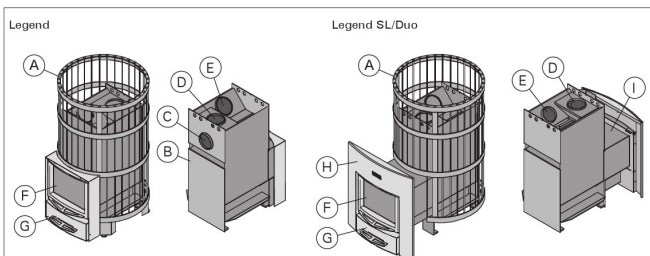

## Technical details

Technical data	Type / attribute	WK150LD
	Color	Black
	Power output	16 kW
	Stone sizes	Ø10–15 cm
	Stone amount (kg)	120
Dimensions	Product width	530
	Product height	740
	Product depth (mm)	530
	Net weight (kg)	61.5
	Gross weight	64.2
	Package width	540
	Package height	765
	Package depth	550
Connections	Flue connection locations	Back, Top
	Chimney connection diameter	115
Safety and installation dimensions	Safety distance front (non-combustible materials)	500
	Safety distance front (combustible materials)	500
	Safety distance right side (combustible materials)	200
	Safety distance right side non-combustible materials	100
	Safety distance left side (combustible materials)	200
	Safety distance left side non-combustible materials	100
	Safety distance behind (non-combustible materials)	100

## Technical details

Technical data	Type / attribute	WK150LD
	Safety distance behind (combustible materials)	250
	Safety distance (Ceiling)	1000
	Room min. height(depends on connections and therefore from output, star/delta)	1750
	Installation opening height	1750
	Installation opening width	930
	Installation opening depth	1280

Technical images

Harvia protective sheaths (all dimensions in millimeters)

Safety distances (all dimensions in millimeters)

1.1. Stove Parts

- A. Steel frame
- B. Stove body
- C. Rear connection opening
- D. Upper connection opening
- E. Soot opening
- F. Stove door
- G. Ash box
- H. Flange (only Legend 240 Duo/300 Duo)
- I. Fire chamber extension