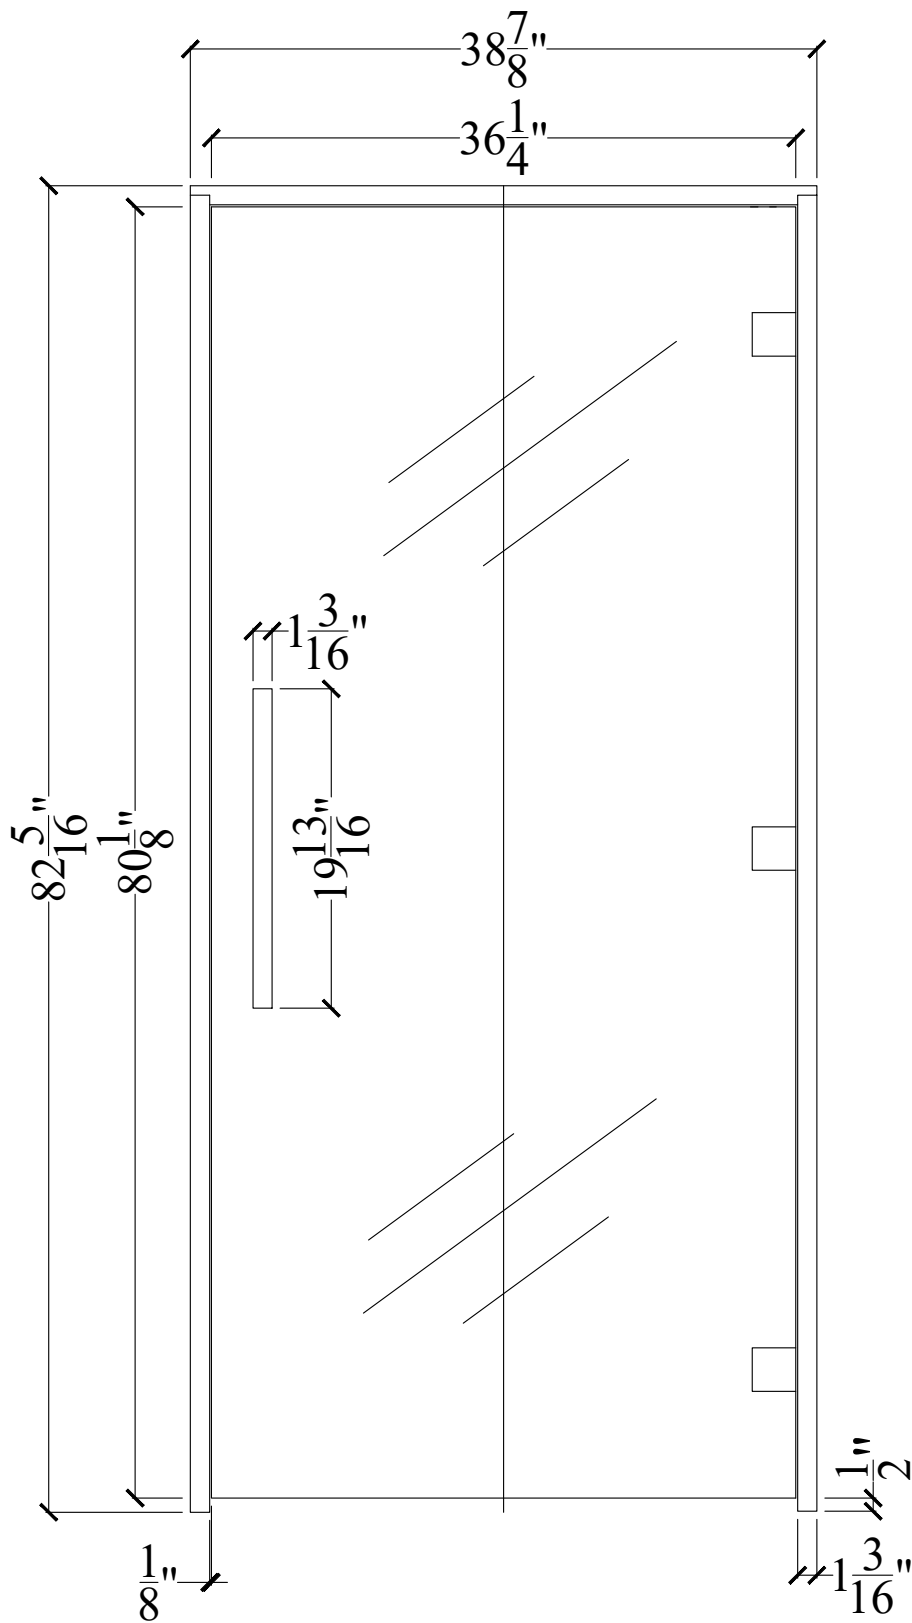

PROSAUNAS

Perfection in Sauna

TYPE:
PROSAUNAS 36x80 ALL GLASS
SAUNA DOOR (ADA)

DRAWING NUMBER:
#476343

ROUGH IN DIMENSIONS:
 $39\frac{1}{2}$ " x $82\frac{1}{2}$ "

DATE:
4/16/2024