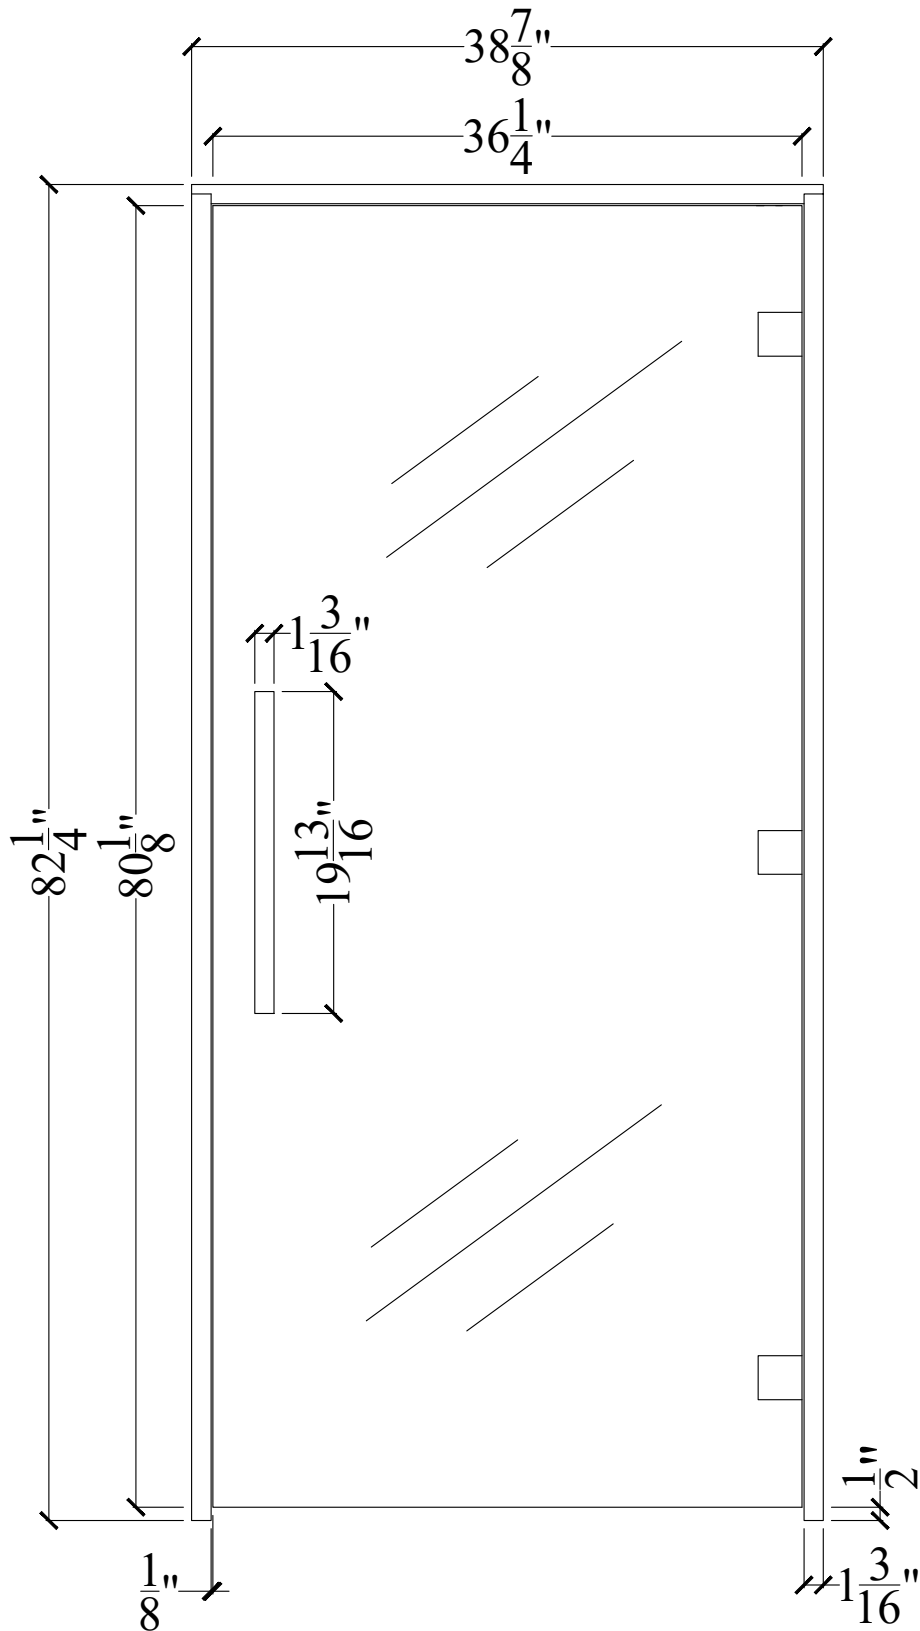

PROSAUNAS

Perfection in Sauna

TYPE:
PROSAUNAS 36x80 ALL GLASS
SAUNA DOOR (ADA)

DRAWING NUMBER:
#476343

ROUGH IN DIMENSIONS:
 $39\frac{1}{2}$ " x $82\frac{1}{2}$ "

DATE:
4/16/2024