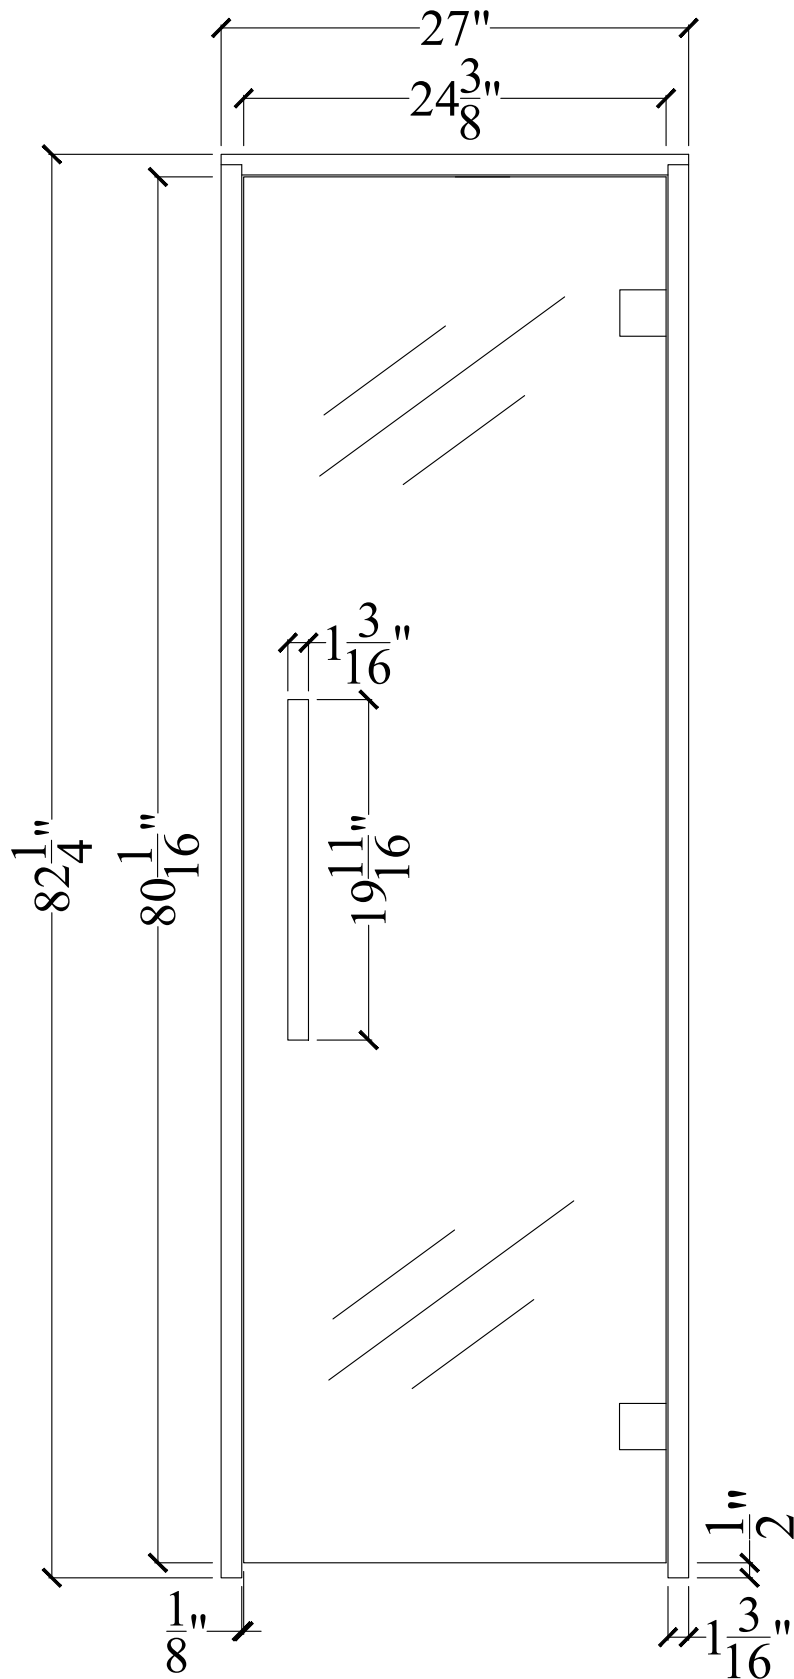

PROSAUNAS

Perfection in Sauna

TYPE:
PROSAUNAS 24x81 ALL GLASS
SAUNA DOOR

DRAWING NUMBER:
#476344

ROUGH IN DIMENSIONS:
 $27\frac{1}{2}$ " x $82\frac{1}{2}$ "

DATE:
4/16/2024