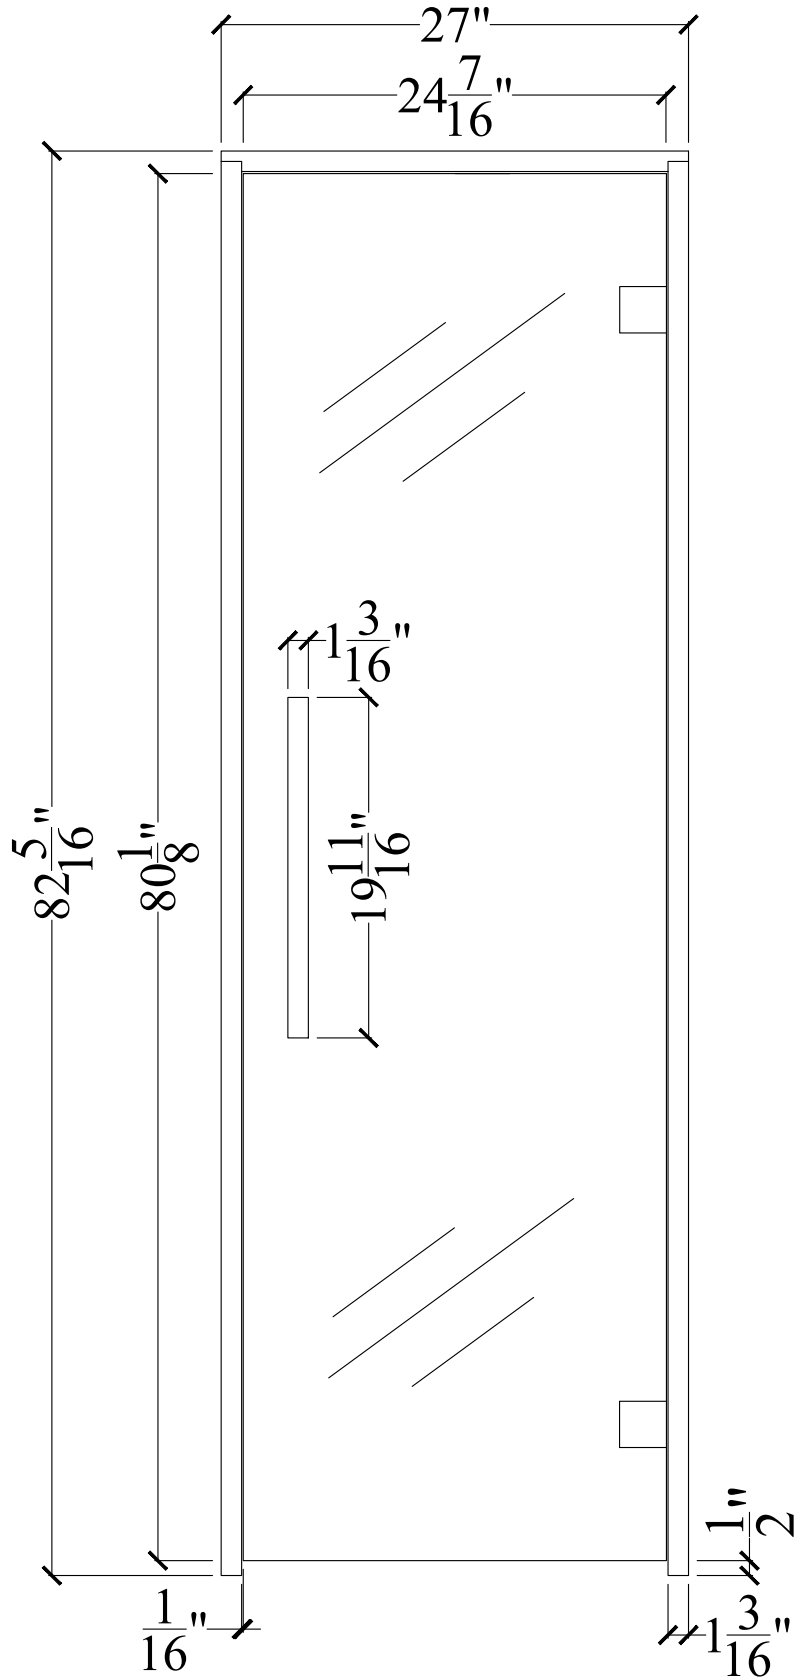

PROSAUNAS

Perfection in Sauna

TYPE:
PROSAUNAS 24x80 ALL GLASS
SAUNA DOOR

DRAWING NUMBER:
#476344

ROUGH IN DIMENSIONS:
 $27\frac{1}{2}$ " x $82\frac{1}{2}$ "

DATE:
4/16/2024