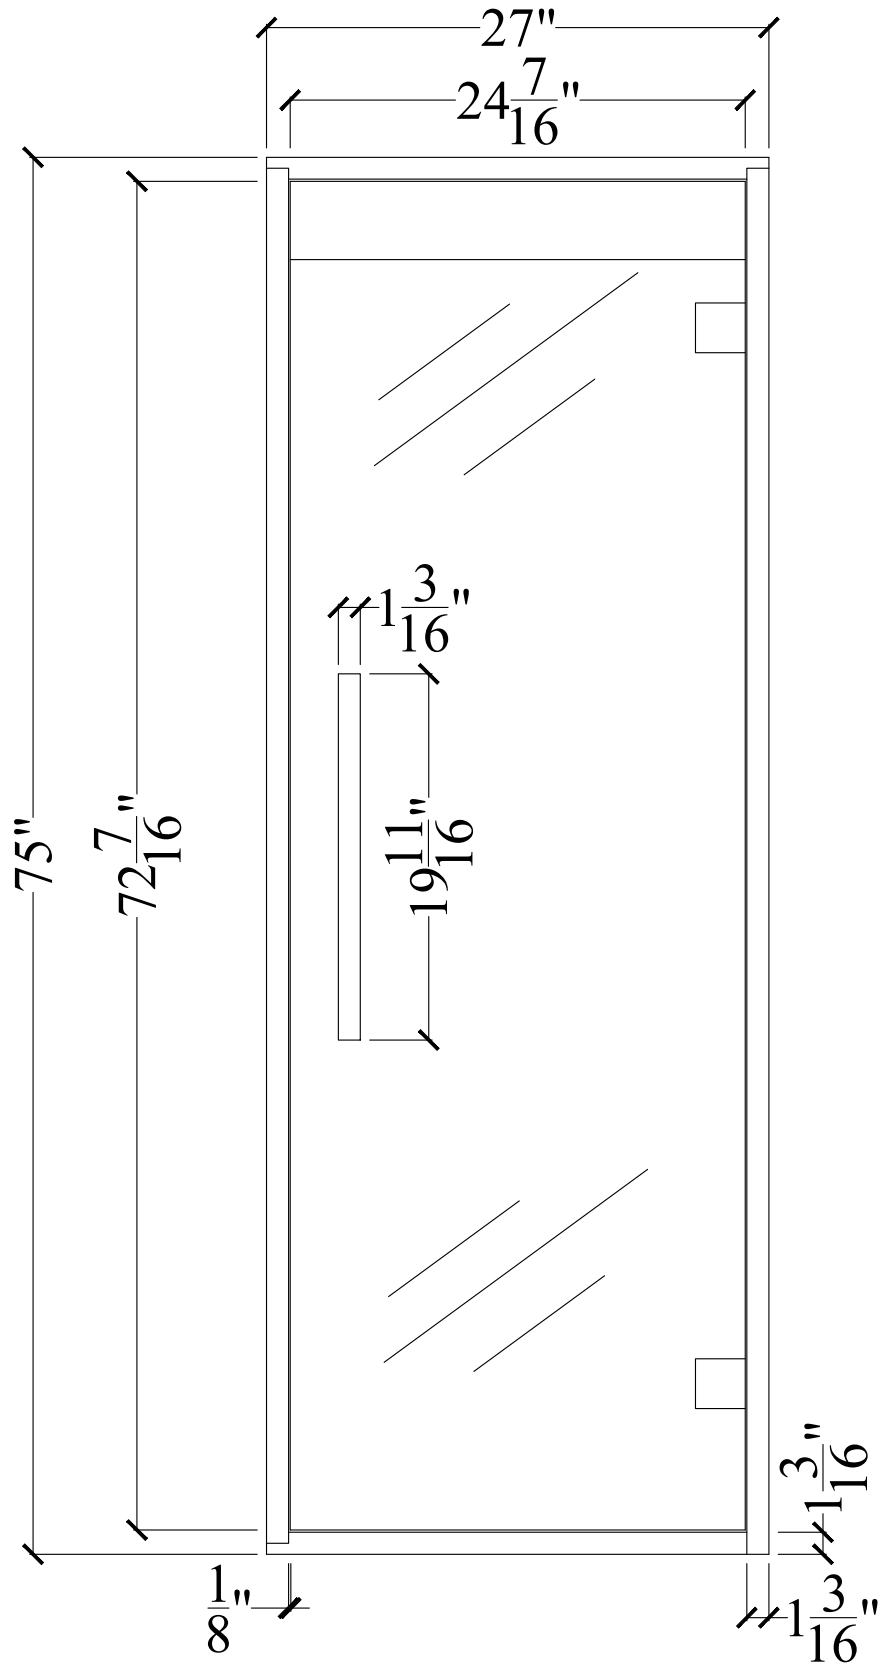

PROSAUNAS

Perfection in Sauna

TYPE:
PROSAUNAS 24x73 ALL GLASS
SAUNA DOOR WITH THRESHOLD

DRAWING NUMBER:
#476345

ROUGH IN DIMENSIONS:
27 $\frac{1}{2}$ " x 75 $\frac{1}{2}$ "

DATE:
4/16/2024