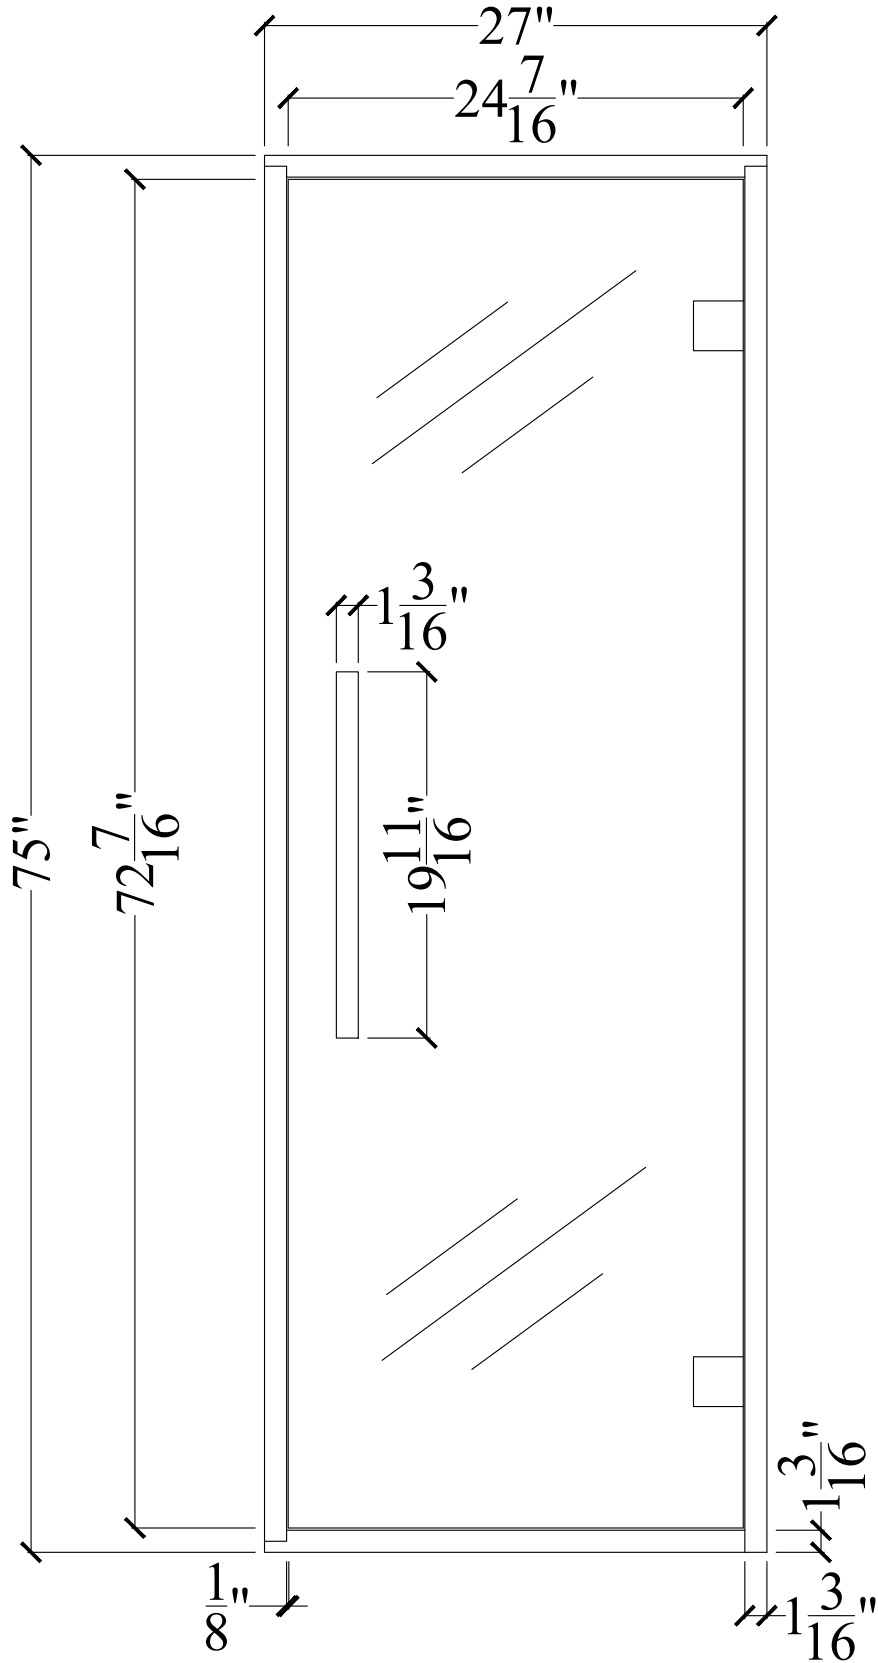

PROSAUNAS

Perfection in Sauna

TYPE:
PROSAUNAS 24x73 ALL GLASS
SAUNA DOOR WITH THRESHOLD

DRAWING NUMBER:
#476345

ROUGH IN DIMENSIONS:
27 $\frac{1}{2}$ " x 75 $\frac{1}{2}$ "

DATE:
4/16/2024