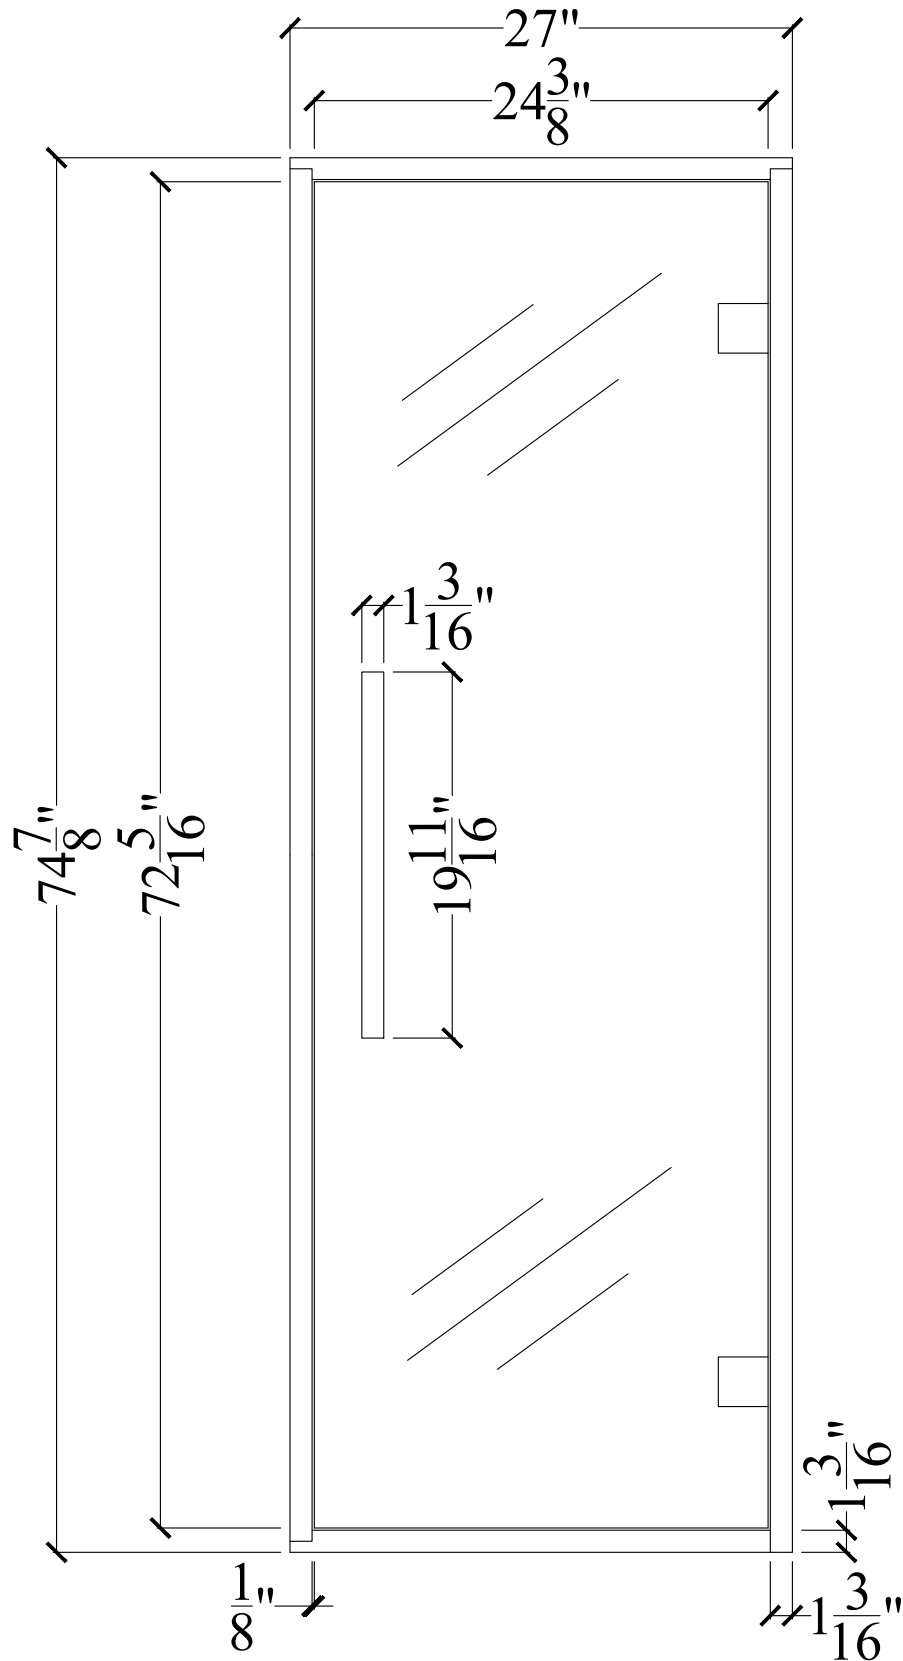

PROSAUNAS

Perfection in Sauna

TYPE:
PROSAUNAS 24x73 ALL GLASS
SAUNA DOOR WITH THRESHOLD

DRAWING NUMBER:
#476345

ROUGH IN DIMENSIONS:
 $27\frac{1}{2}$ " x $75\frac{1}{2}$ "

DATE:
4/16/2024