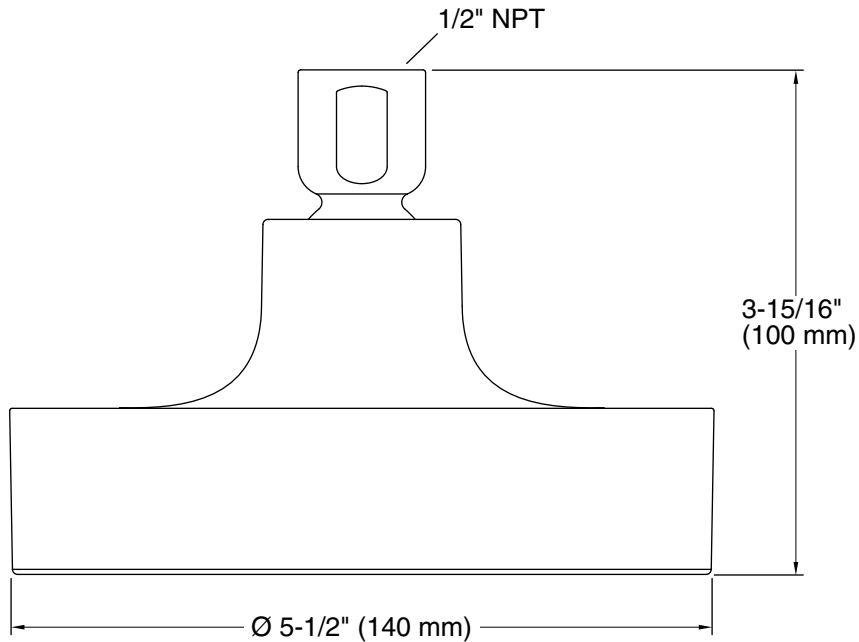

Technical Information

All product dimensions are nominal.

Handshower:

Pressure: 80 psi (5.5 bar)

Showerhead/Body Spray:

Rated maximum flow: 2.5 gal/min (9.5 l/min)

Pressure: 80 psi (5.5 bar)

Notes