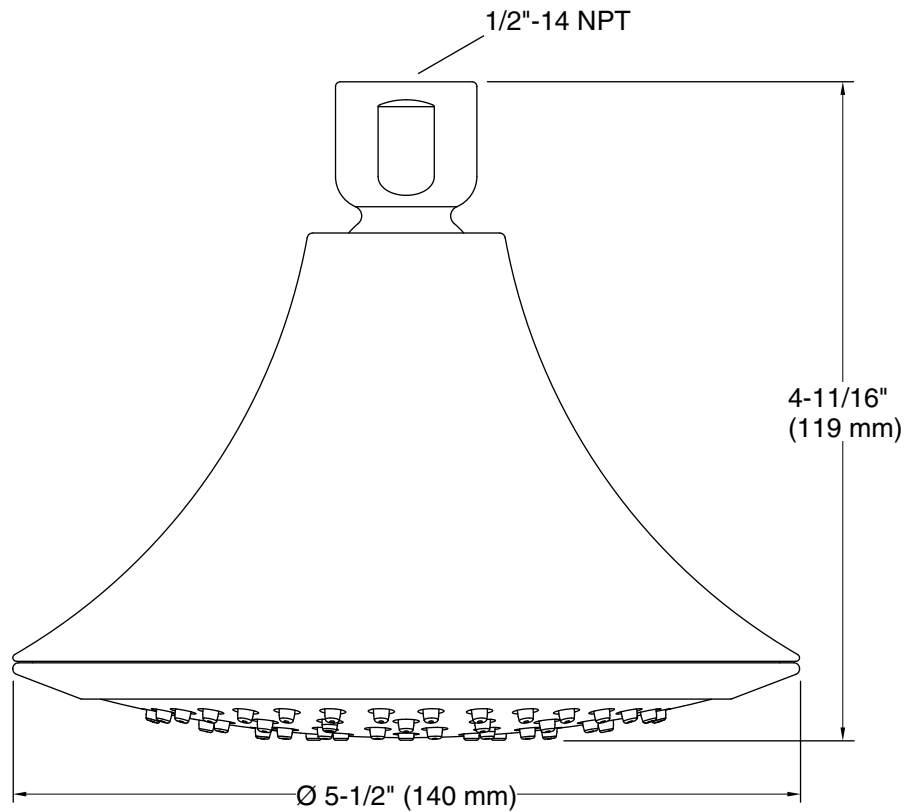

Technical Information

All product dimensions are nominal.

Drain included: No

Showerhead/Body Spray:

Rated maximum flow: 2.5 gal/min (9.5 l/min)

Notes

Install this product according to the installation guide.