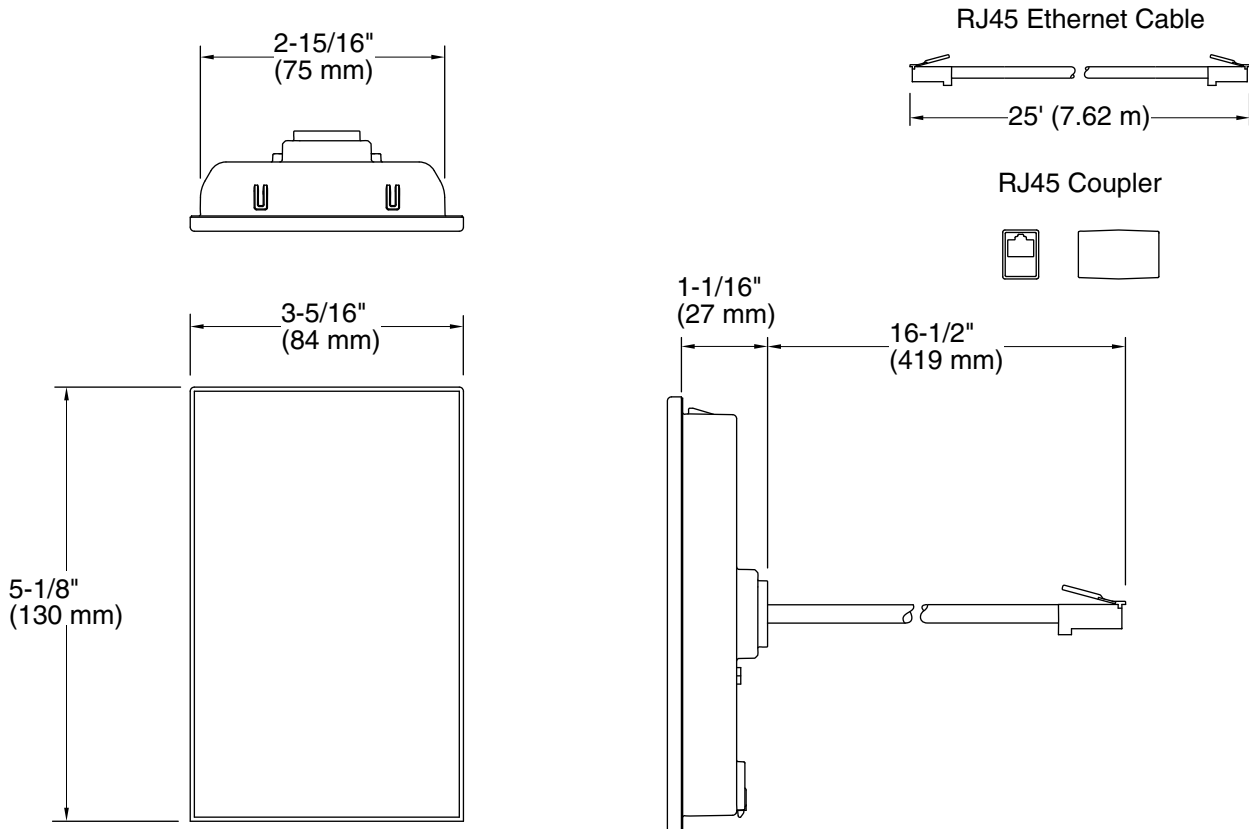

Technical Information

All product dimensions are nominal.

Drain included: No

Max. Ambient temp: 125°F (51.7°C)

Notes

Install this product according to the installation instructions.

CAUTION: Risk of product damage. The digital interface is rated to operate in temperatures up to 140°F (60°C). Do not install where the temperature may exceed 140°F (60°C).

CAUTION: Risk of product damage. Do not install the digital interface above the steamhead of a steam unit.

ADA compliant when installed to the specific requirements of these regulations.